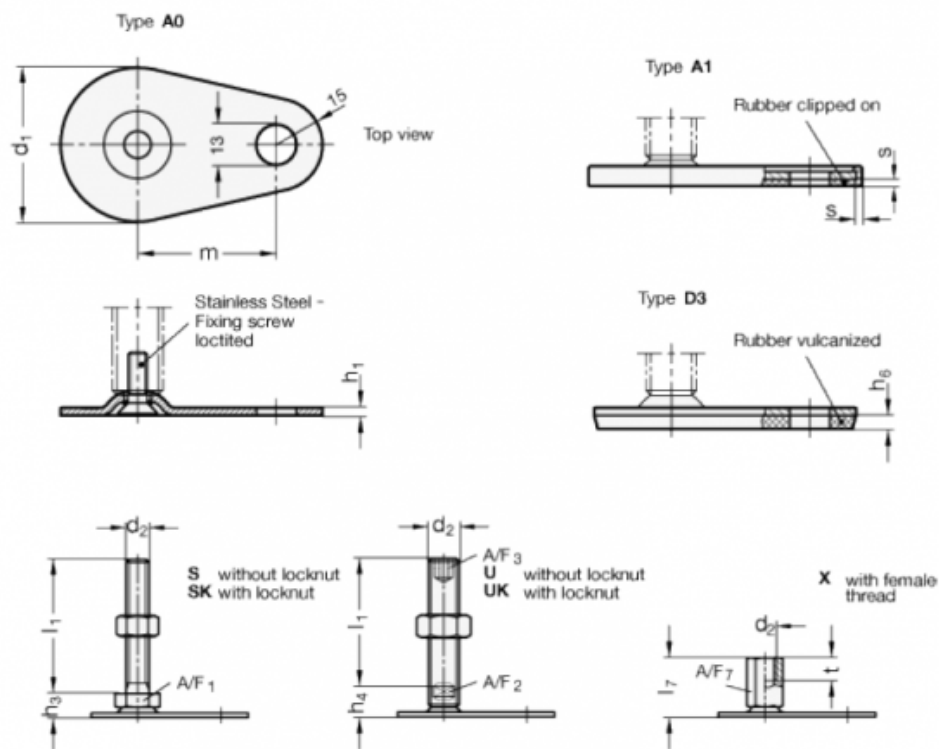

# Data Sheet

Article number: 204260M863A1SK  
 Description: E+G levelling foot  
 GN 42-60-M8-63-A1-SK  
 Note: SK With nut, External hexagon at the bottom

## Measures

A/F1 = 17	s = 2
d1 = 60	
d2 = M8	
h1 = 2.5	
h3 = 11	
h6 =	
l1 = 63	
m = 50	